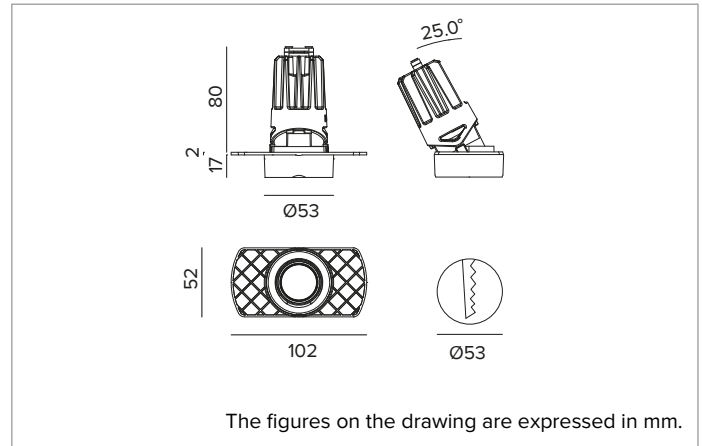

## Adjustable recessed LED projector in a trimless version

		2700K	H(m)	D(m)	E <sub>max</sub> (lx)
		Ra90		53°	
		Fixture Power	10W	1	0.99 1115
		Source Flux	1099lm	2	1.99 279
		Fixture Flux	804lm	3	2.98 124
		Efficacy	83lm/W	4	3.98 70
TS1336	I <sub>max</sub> =1022cd/klm	I <sub>max</sub>	1123cd	5	4.97 45